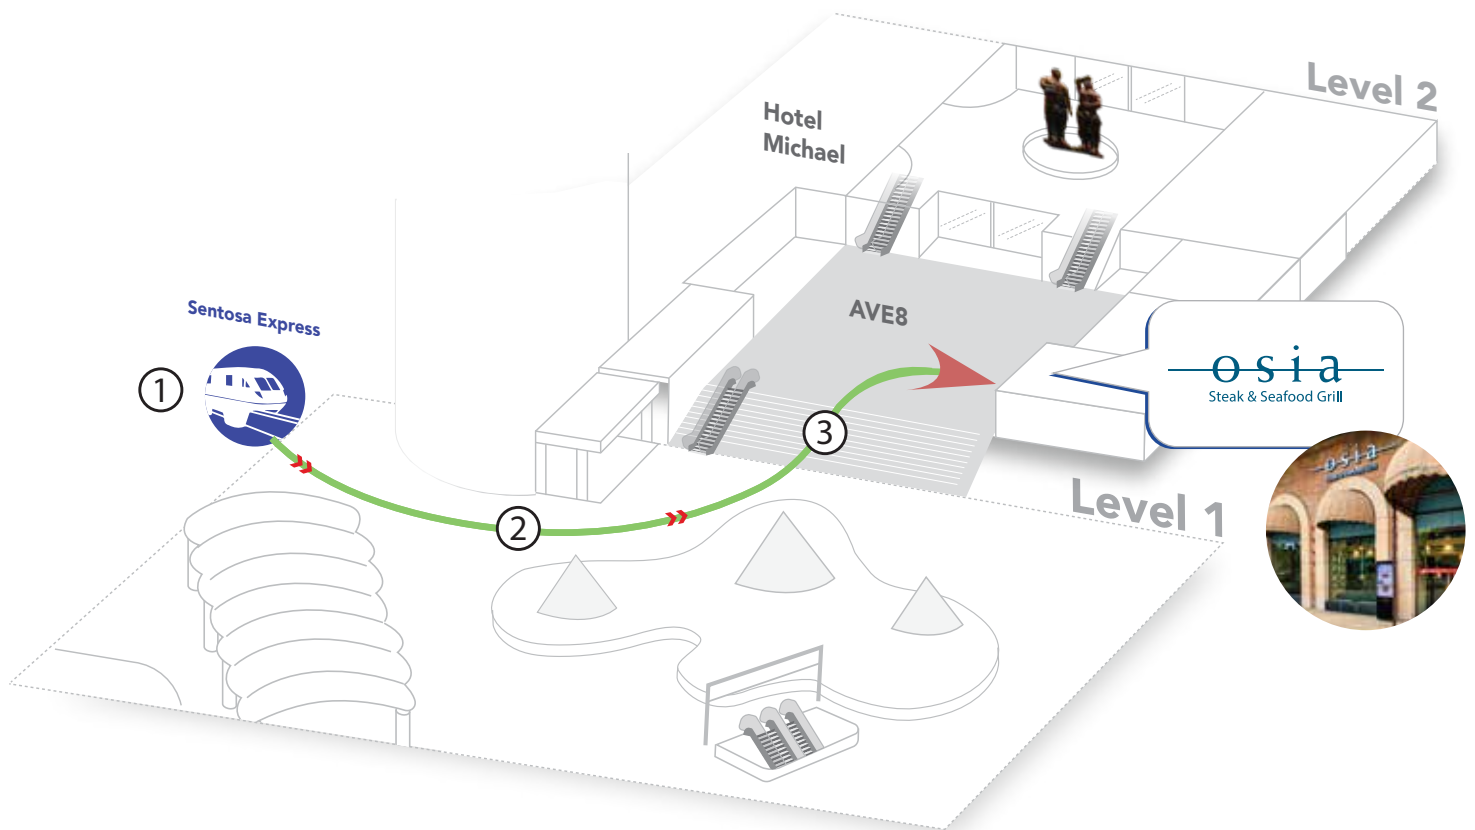

By Sentosa Express (Resorts World Station)

- ① Board the Sentosa Express at VivoCity Level 3. Alight at the first stop.
- ② Turn left towards AVE8.
- ③ Go up one flight of stairs/escalators. Osia Steak and Seafood Grill is on your right.

By RWS8 and Public Buses

- ① Alight at Resorts World Sentosa and enter the Forum.
- ② Turn left and take the escalator to Level 1.
- ③ Walk around the central installation towards AVE8.
- ④ Go up one flight of stairs/escalators. Osia Steak and Seafood Grill is on your right.

By Car

- ① On Sentosa Gateway, keep to the left and drive down the slope leading to Resorts World Sentosa Car Park.
- ② Filter right and stay on the lane marked "Cars/Taxis".
- ③ Follow the overhead signage to "B1 East" and park. Walk towards the Forum entrance.
- ④ Enter the Forum and turn left. Take the escalator to Level 1.
- ⑤ Walk around the central installation towards AVE8.
- ⑥ Go up one flight of stairs/escalators. Osia Steak and Seafood Grill is on your right.

By Taxi

- ① Drop off at Hotel Michael lobby in Resorts World Sentosa.
- ② Walk past the iconic Botero statues.
- ③ Exit the lobby and walk through AVE8. Osia Steak and Seafood Grill is on your left.