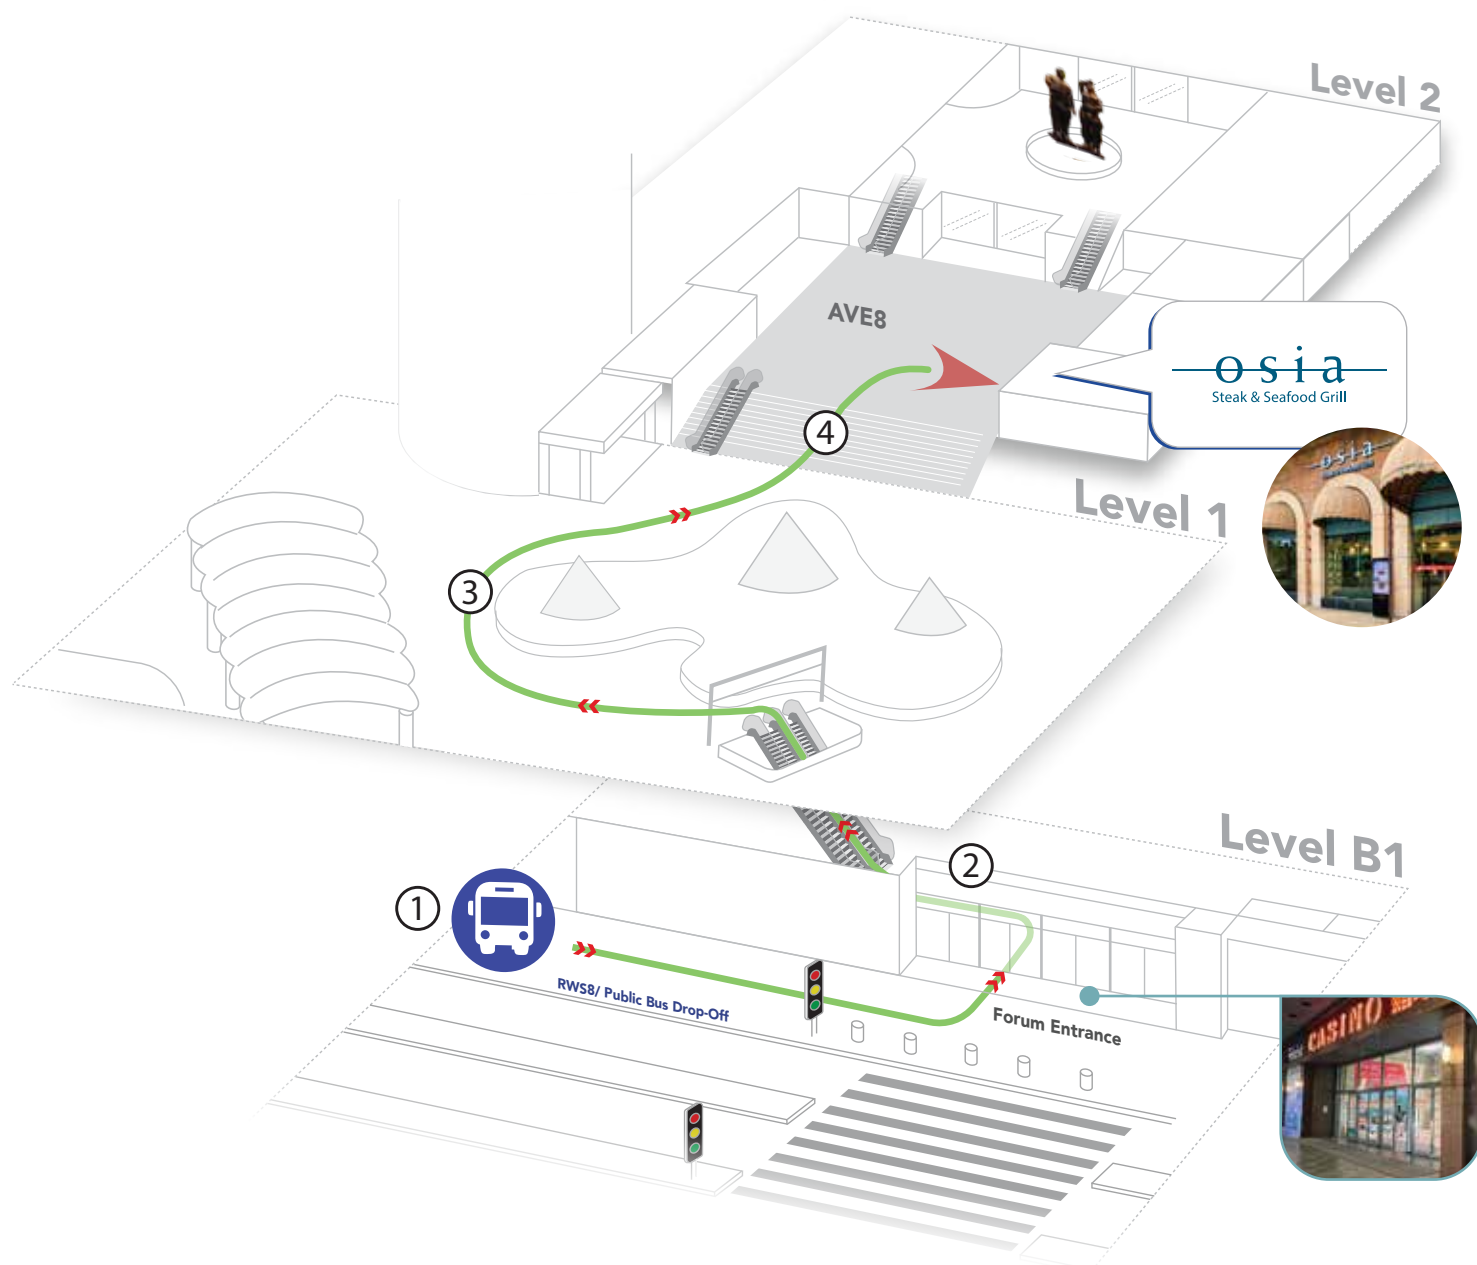

By Sentosa Express (Resorts World Station)

- ① Board the Sentosa Express at VivoCity Level 3. Alight at the first stop.
- ② Turn left towards AVE8.
- ③ Go up one flight of stairs/escalators. Osia Steak and Seafood Grill is on your right.

By RWS8 and Public Buses

- ① Alight at Resorts World Sentosa and enter the Forum.
- ② Turn left and take the escalator to Level 1.
- ③ Walk around the central installation towards AVE8.
- ④ Go up one flight of stairs/escalators. Osia Steak and Seafood Grill is on your right.

By Car

- ① On Sentosa Gateway, keep to the left and drive down the slope leading to Resorts World Sentosa Car Park.
- ② Filter right and stay on the lane marked "Cars/Taxis".
- ③ Follow the overhead signage to "B1 East" and park. Walk towards the Forum entrance.
- ④ Enter the Forum and turn left. Take the escalator to Level 1.
- ⑤ Walk around the central installation towards AVE8.
- ⑥ Go up one flight of stairs/escalators. Osia Steak and Seafood Grill is on your right.

By Taxi

- ① Drop off at Hotel Michael lobby in Resorts World Sentosa.
- ② Walk past the iconic Botero statues.
- ③ Exit the lobby and walk through AVE8. Osia Steak and Seafood Grill is on your left.