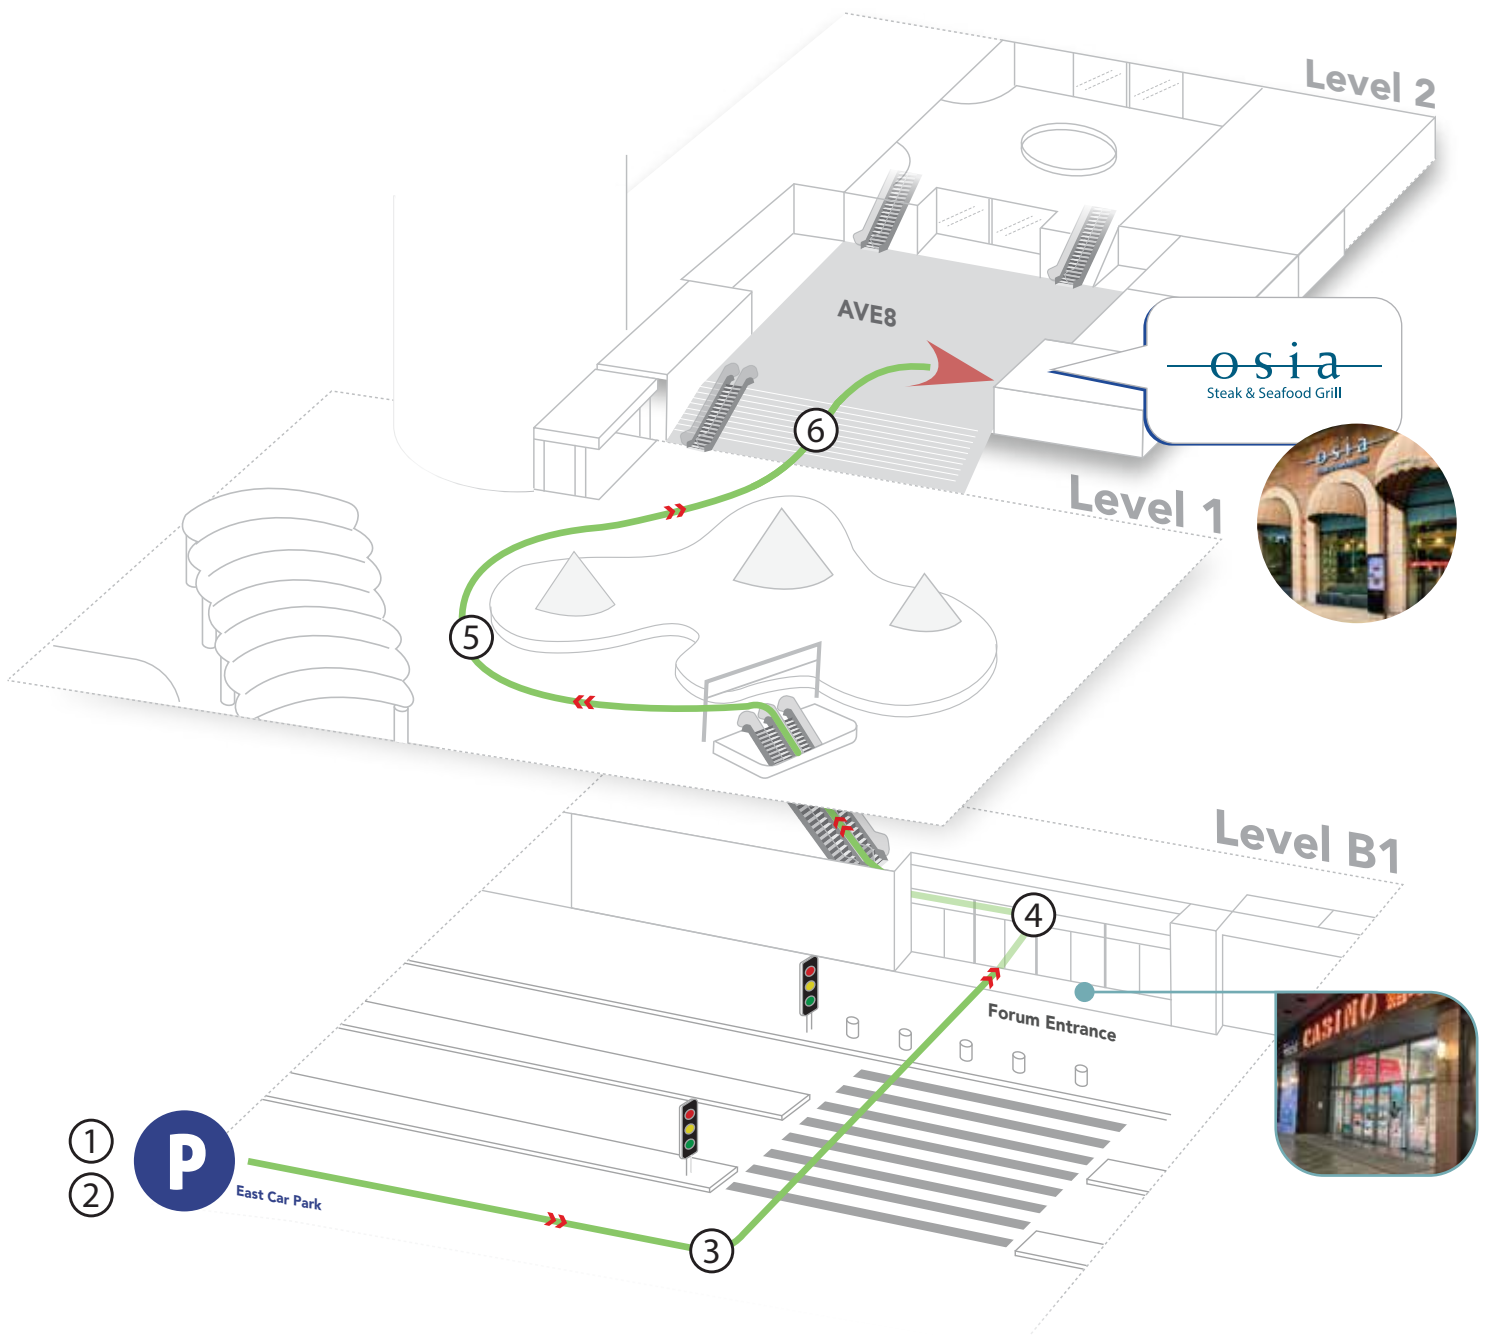

By Sentosa Express (Resorts World Station)

- ① Board the Sentosa Express at VivoCity Level 3. Alight at the first stop.
- ② Turn left towards AVE8.
- ③ Go up one flight of stairs/escalators. Osia Steak and Seafood Grill is on your right.

By RWS8 and Public Buses

- ① Alight at Resorts World Sentosa and enter the Forum.
- ② Turn left and take the escalator to Level 1.
- ③ Walk around the central installation towards AVE8.
- ④ Go up one flight of stairs/escalators. Osia Steak and Seafood Grill is on your right.

By Car

- ① On Sentosa Gateway, keep to the left and drive down the slope leading to Resorts World Sentosa Car Park.
- ② Filter right and stay on the lane marked "Cars/Taxis".
- ③ Follow the overhead signage to "B1 East" and park. Walk towards the Forum entrance.
- ④ Enter the Forum and turn left. Take the escalator to Level 1.
- ⑤ Walk around the central installation towards AVE8.
- ⑥ Go up one flight of stairs/escalators. Osia Steak and Seafood Grill is on your right.

By Taxi

- ① Drop off at Hotel Michael lobby in Resorts World Sentosa.
- ② Walk past the iconic Botero statues.
- ③ Exit the lobby and walk through AVE8. Osia Steak and Seafood Grill is on your left.