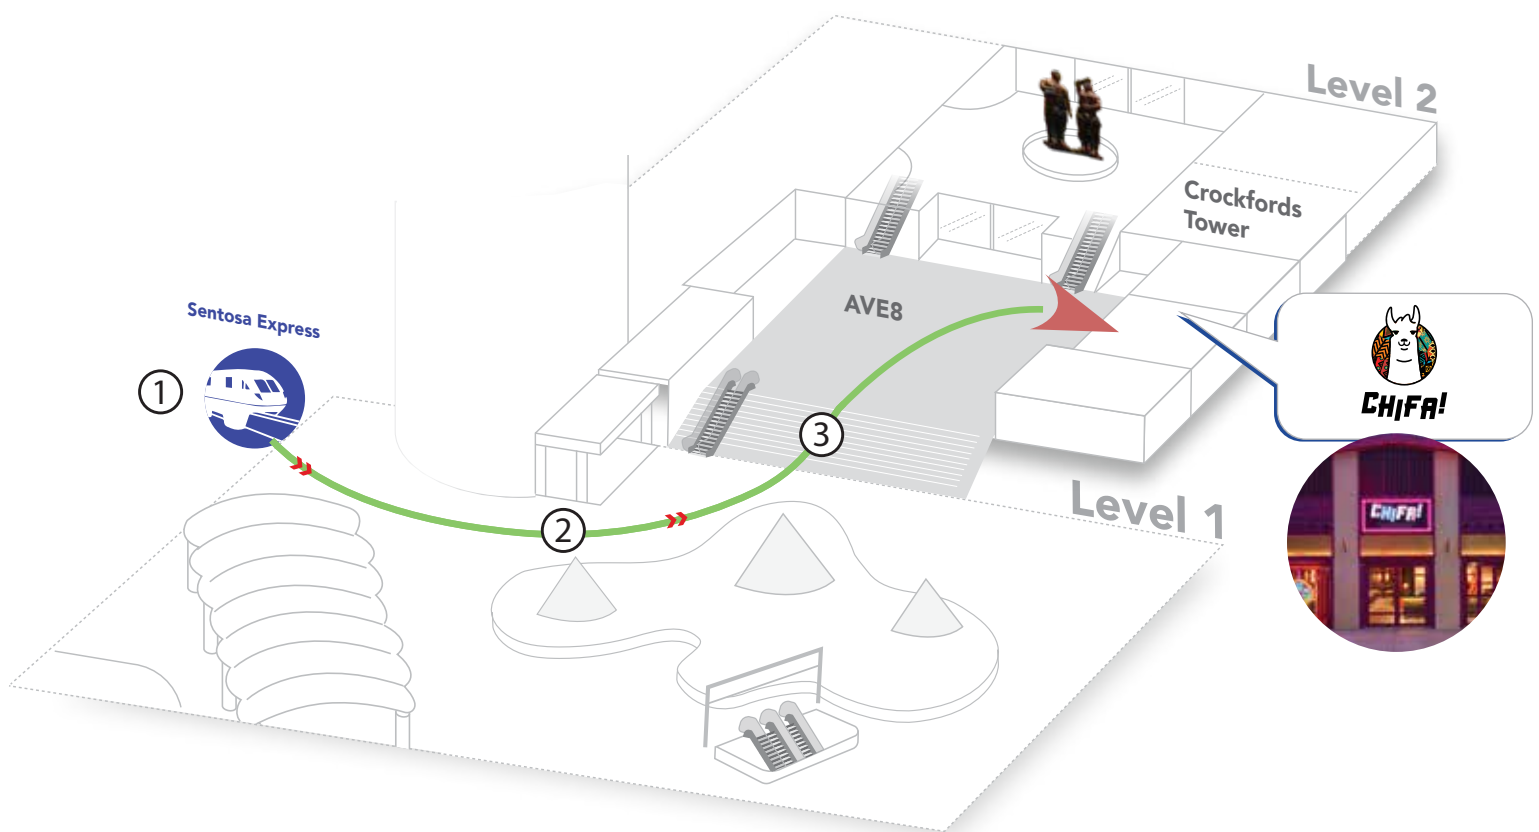

# By Sentosa Express (Resorts World Station)

- ① Board the Sentosa Express at VivoCity Level 3. Alight at the first stop.
- ② Turn left towards AVE8.
- ③ Go up one flight of stairs/escalators. CHIFA! is on your right.

# By RWS8 and Public Buses

- ① Alight at Resorts World Sentosa and enter the Forum.
- ② Turn left and take the escalator to Level 1.
- ③ Walk around the central installation towards AVE8.
- ④ Go up one flight of stairs/escalators. CHIFA! is on your right.

# By Car

- ① On Sentosa Gateway, keep to the left and drive down the slope leading to Resorts World Sentosa Car Park.
- ② Filter right and stay on the lane marked "Cars/Taxis".
- ③ Follow the overhead signage to "B1 East" and park. Walk towards the Forum entrance.
- ④ Enter the Forum and turn left. Take the escalator to Level 1.
- ⑤ Walk around the central installation towards AVE8.
- ⑥ Go up one flight of stairs/escalators. CHIFA! is on your right.

# By Taxi

- ① Drop off at Hotel Michael in Resorts World Sentosa.
- ② Walk through the lobby with the iconic Botero statues.
- ③ Walk towards Crockford Tower Hotel and CHIFA! is located on your right.