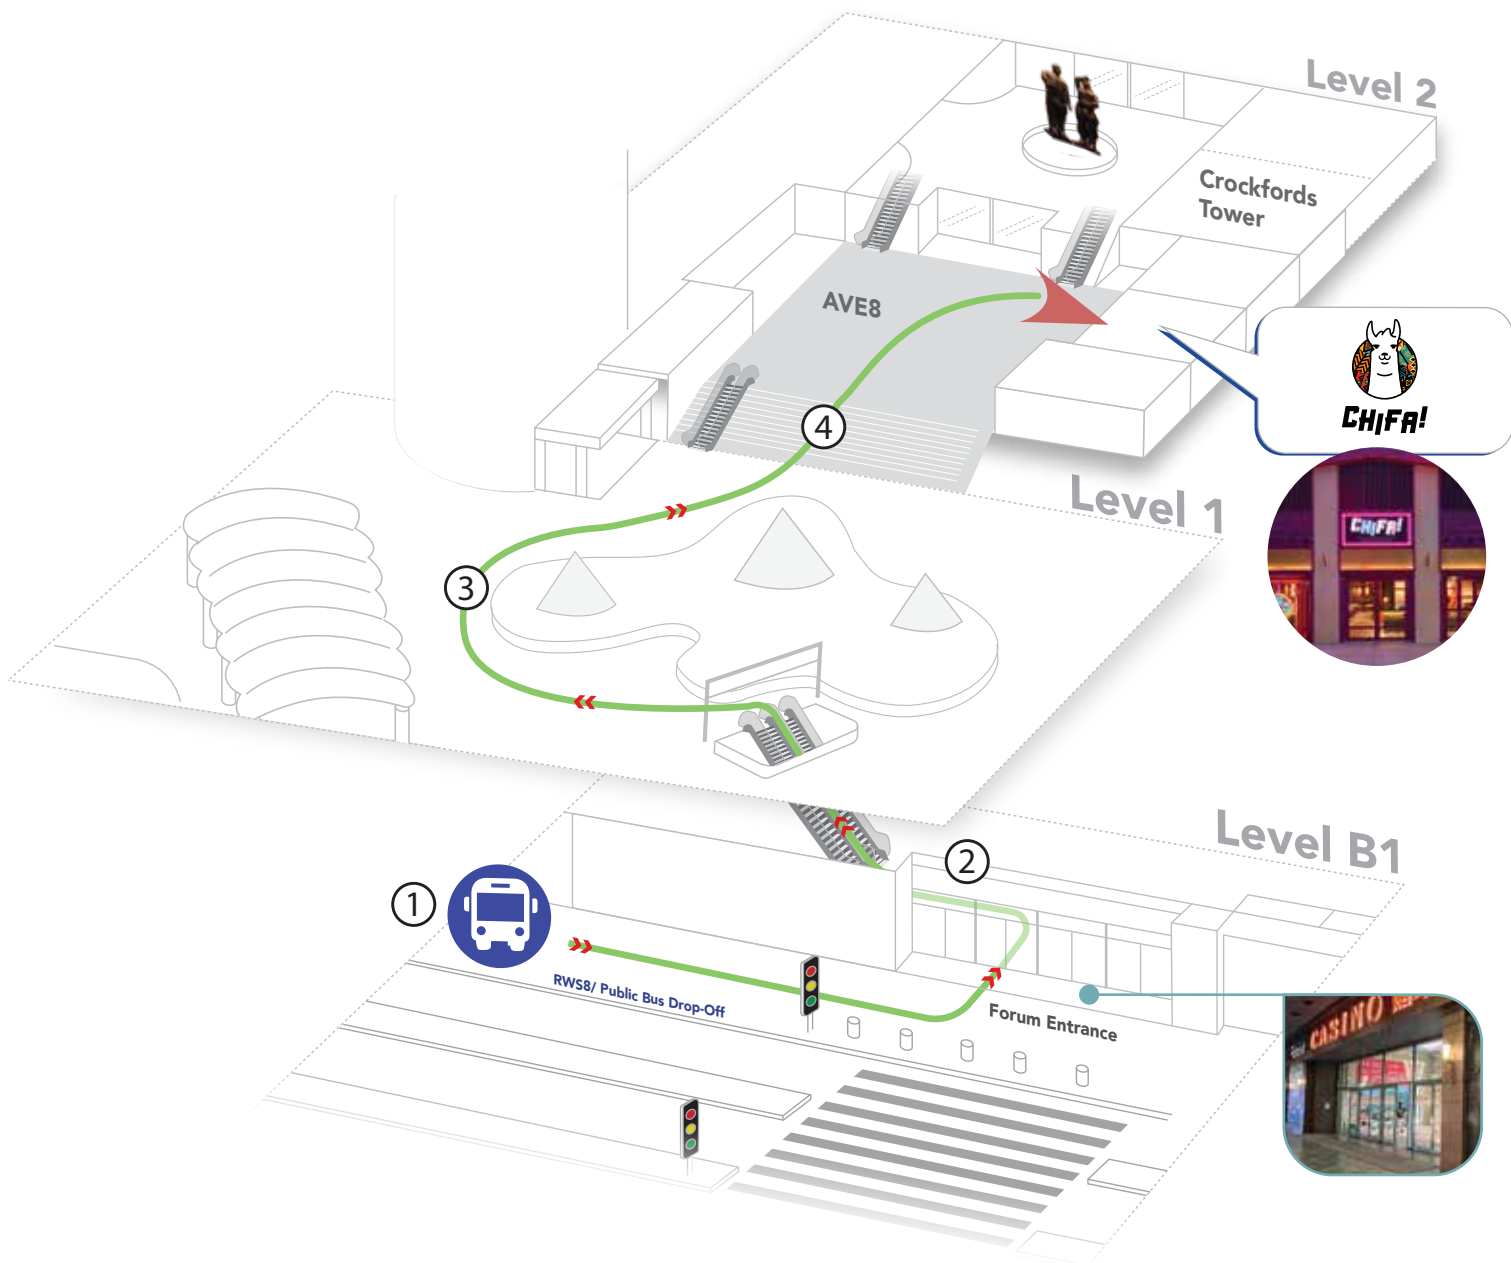

# By Sentosa Express (Resorts World Station)

- ① Board the Sentosa Express at VivoCity Level 3. Alight at the first stop.
- ② Turn left towards AVE8.
- ③ Go up one flight of stairs/escalators. CHIFA! is on your right.

# By RWS8 and Public Buses

- ① Alight at Resorts World Sentosa and enter the Forum.
- ② Turn left and take the escalator to Level 1.
- ③ Walk around the central installation towards AVE8.
- ④ Go up one flight of stairs/escalators. CHIFA! is on your right.

# By Car

- ① On Sentosa Gateway, keep to the left and drive down the slope leading to Resorts World Sentosa Car Park.
- ② Filter right and stay on the lane marked "Cars/Taxis".
- ③ Follow the overhead signage to "B1 East" and park. Walk towards the Forum entrance.
- ④ Enter the Forum and turn left. Take the escalator to Level 1.
- ⑤ Walk around the central installation towards AVE8.
- ⑥ Go up one flight of stairs/escalators. CHIFA! is on your right.

# By Taxi

- ① Drop off at Hotel Michael in Resorts World Sentosa.
- ② Walk through the lobby with the iconic Botero statues.
- ③ Walk towards Crockford Tower Hotel and CHIFA! is located on your right.