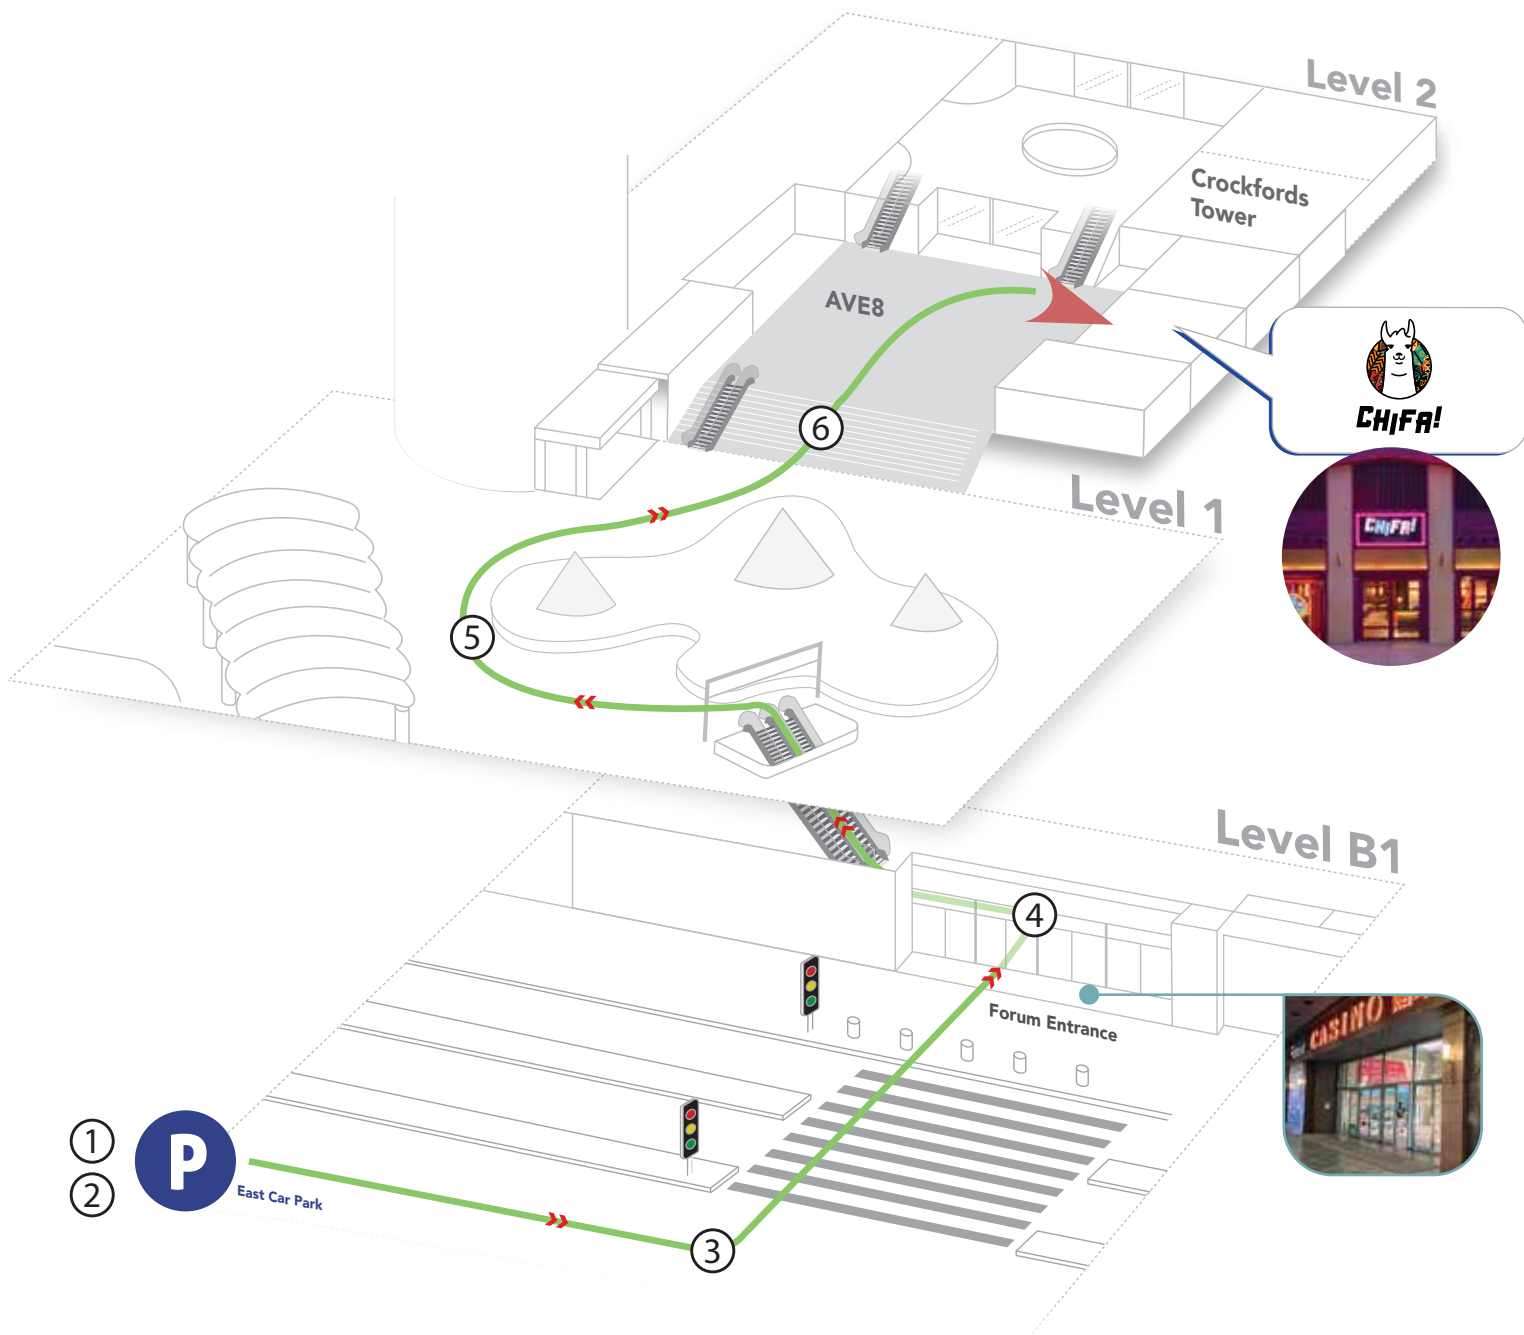

# By Sentosa Express (Resorts World Station)

- ① Board the Sentosa Express at VivoCity Level 3. Alight at the first stop.
- ② Turn left towards AVE8.
- ③ Go up one flight of stairs/escalators. CHIFA! is on your right.

# By RWS8 and Public Buses

- ① Alight at Resorts World Sentosa and enter the Forum.
- ② Turn left and take the escalator to Level 1.
- ③ Walk around the central installation towards AVE8.
- ④ Go up one flight of stairs/escalators. CHIFA! is on your right.

# By Car

- ① On Sentosa Gateway, keep to the left and drive down the slope leading to Resorts World Sentosa Car Park.
- ② Filter right and stay on the lane marked "Cars/Taxis".
- ③ Follow the overhead signage to "B1 East" and park. Walk towards the Forum entrance.
- ④ Enter the Forum and turn left. Take the escalator to Level 1.
- ⑤ Walk around the central installation towards AVE8.
- ⑥ Go up one flight of stairs/escalators. CHIFA! is on your right.

# By Taxi

- ① Drop off at Hotel Michael in Resorts World Sentosa.
- ② Walk through the lobby with the iconic Botero statues.
- ③ Walk towards Crockford Tower Hotel and CHIFA! is located on your right.